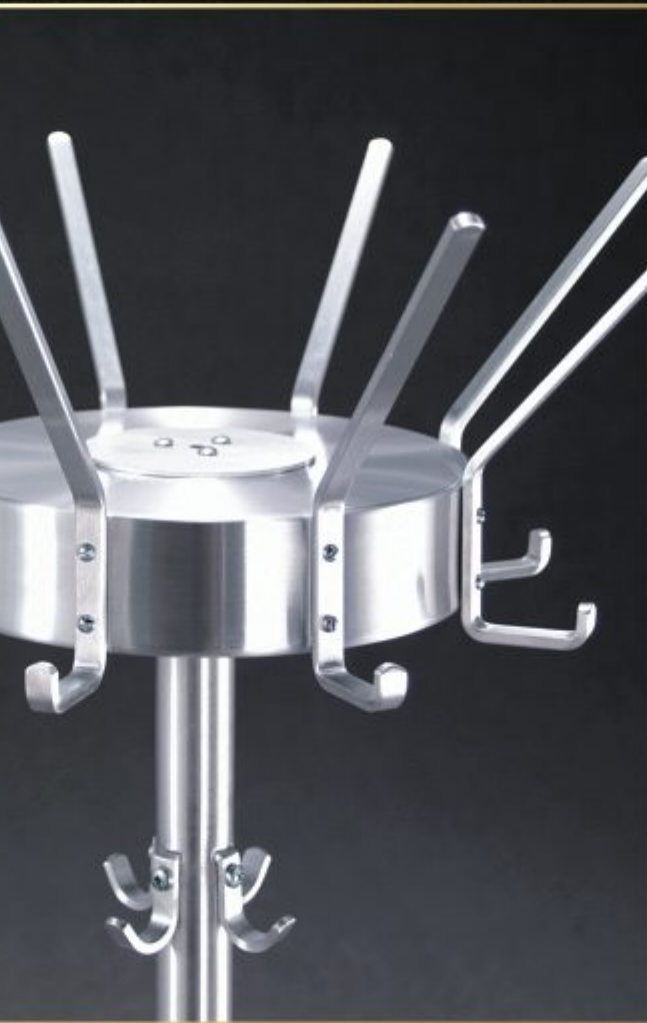

Glario

Coat Hanging Equipment

Coat Trees, Coat Hooks

Item	Finish	Hooks	Ht	Base	Post	Wt
COAT TREES - All Aluminum						
302SA	Satin Aluminum	8	69"	14"	1.0"	19 lbs.
351SA	Satin Aluminum	8	69"	14"	1.5"	24 lbs.
351BE	Satin Brass Enamel	8	69"	14"	1.5"	24 lbs.
360SA	Satin Aluminum- Revolving	20	69"	14"	1.5"	28 lbs.

Item	Finish	Hooks	Ht	Width	Depth
COAT HOOKS - All Aluminum					
D1SA	Satin Aluminum	1	2½"	3½"	2¼"
D1BE	Satin Brass Enamel	1	2½"	3½"	2¼"
D2SA	Satin Aluminum	2	2½"	8½"	2¼"
D2BE	Satin Brass Enamel	2	2½"	8½"	2¼"
D3SA	Satin Aluminum	3	2½"	16"	2¼"
D3BE	Satin Brass Enamel	3	2½"	16"	2¼"
AL3SA	Satin Aluminum	3 Dbl.	2½"	12"	3½"
SH3SA	Satin Aluminum	3	2"	12"	1½"
224SA	Satin Aluminum	8	2"	24"	1½"
230SA	Satin Aluminum	10	2"	30"	1½"
236SA	Satin Aluminum	12	2"	36"	1½"