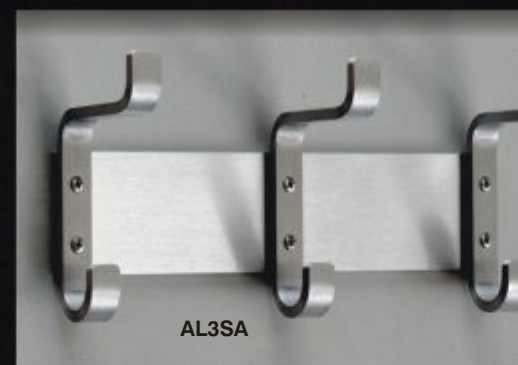

Glario

Coat Hanging Equipment

Coat Trees, Coat Hooks

Item	Finish	Hooks	Ht	Base	Post	Wt
COAT TREES - All Aluminum						
302SA	Satin Aluminum	8	69"	14"	1.0"	19 lbs.
351SA	Satin Aluminum	8	69"	14"	1.5"	24 lbs.
351BE	Satin Brass Enamel	8	69"	14"	1.5"	24 lbs.
360SA	Satin Aluminum- Revolving	20	69"	14"	1.5"	28 lbs.

Item	Finish	Hooks	Ht	Width	Depth
COAT HOOKS - All Aluminum					
D1SA	Satin Aluminum	1	2½"	3½"	2¼"
D1BE	Satin Brass Enamel	1	2½"	3½"	2¼"
D2SA	Satin Aluminum	2	2½"	8½"	2¼"
D2BE	Satin Brass Enamel	2	2½"	8½"	2¼"
D3SA	Satin Aluminum	3	2½"	16"	2¼"
D3BE	Satin Brass Enamel	3	2½"	16"	2¼"
AL3SA	Satin Aluminum	3 Dbl.	2½"	12"	3½"
SH3SA	Satin Aluminum	3	2"	12"	1½"
224SA	Satin Aluminum	8	2"	24"	1½"
230SA	Satin Aluminum	10	2"	30"	1½"
236SA	Satin Aluminum	12	2"	36"	1½"