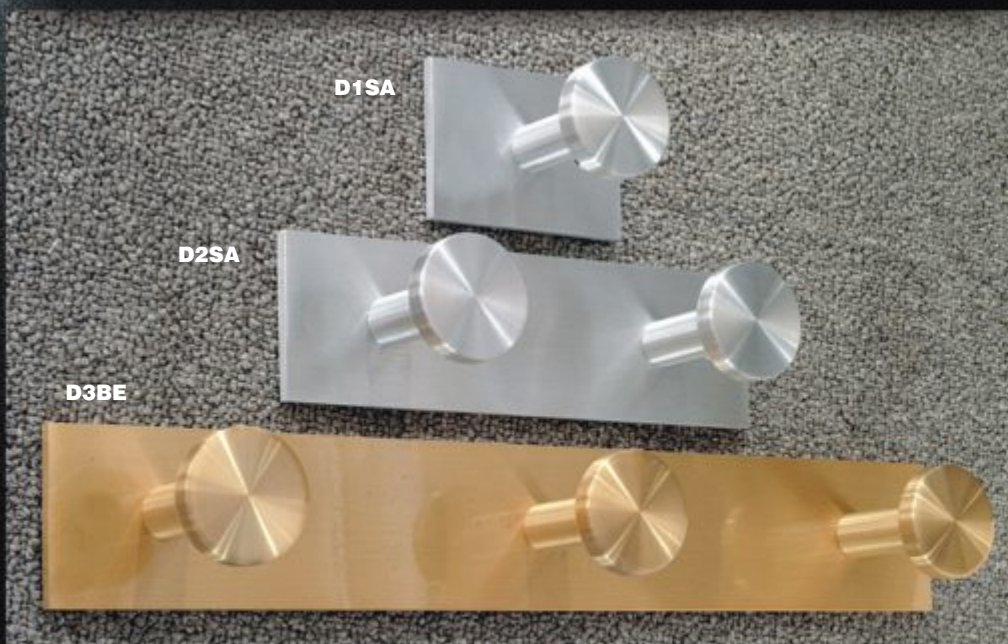

Glario

Coat Hanging Equipment

Coat Trees, Coat Hooks

Item	Finish	Hooks	Ht	Base	Post	Wt
COAT TREES - All Aluminum						
302SA	Satin Aluminum	8	69"	14"	1.0"	19 lbs.
351SA	Satin Aluminum	8	69"	14"	1.5"	24 lbs.
351BE	Satin Brass Enamel	8	69"	14"	1.5"	24 lbs.
360SA	Satin Aluminum- Revolving	20	69"	14"	1.5"	28 lbs.

Item	Finish	Hooks	Ht	Width	Depth
COAT HOOKS - All Aluminum					
D1SA	Satin Aluminum	1	2½"	3½"	2¼"
D1BE	Satin Brass Enamel	1	2½"	3½"	2¼"
D2SA	Satin Aluminum	2	2½"	8½"	2¼"
D2BE	Satin Brass Enamel	2	2½"	8½"	2¼"
D3SA	Satin Aluminum	3	2½"	16"	2¼"
D3BE	Satin Brass Enamel	3	2½"	16"	2¼"
AL3SA	Satin Aluminum	3 Dbl.	2½"	12"	3½"
SH3SA	Satin Aluminum	3	2"	12"	1½"
224SA	Satin Aluminum	8	2"	24"	1½"
230SA	Satin Aluminum	10	2"	30"	1½"
236SA	Satin Aluminum	12	2"	36"	1½"