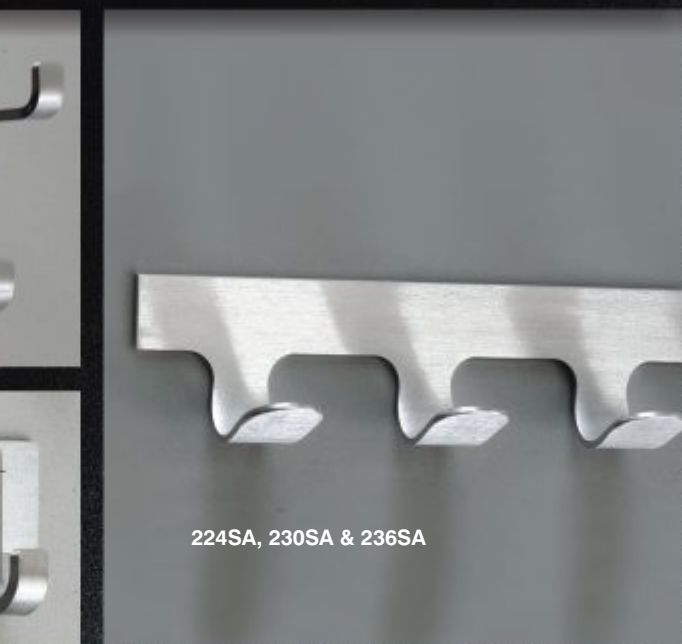

Glario

Coat Hanging Equipment

Coat Trees, Coat Hooks

Item	Finish	Hooks	Ht	Base	Post	Wt
COAT TREES - All Aluminum						
302SA	Satin Aluminum	8	69"	14"	1.0"	19 lbs.
351SA	Satin Aluminum	8	69"	14"	1.5"	24 lbs.
351BE	Satin Brass Enamel	8	69"	14"	1.5"	24 lbs.
360SA	Satin Aluminum- Revolving	20	69"	14"	1.5"	28 lbs.

Item	Finish	Hooks	Ht	Width	Depth
COAT HOOKS - All Aluminum					
D1SA	Satin Aluminum	1	2½"	3½"	2¼"
D1BE	Satin Brass Enamel	1	2½"	3½"	2¼"
D2SA	Satin Aluminum	2	2½"	8½"	2¼"
D2BE	Satin Brass Enamel	2	2½"	8½"	2¼"
D3SA	Satin Aluminum	3	2½"	16"	2¼"
D3BE	Satin Brass Enamel	3	2½"	16"	2¼"
AL3SA	Satin Aluminum	3 Dbl.	2½"	12"	3½"
SH3SA	Satin Aluminum	3	2"	12"	1½"
224SA	Satin Aluminum	8	2"	24"	1½"
230SA	Satin Aluminum	10	2"	30"	1½"
236SA	Satin Aluminum	12	2"	36"	1½"